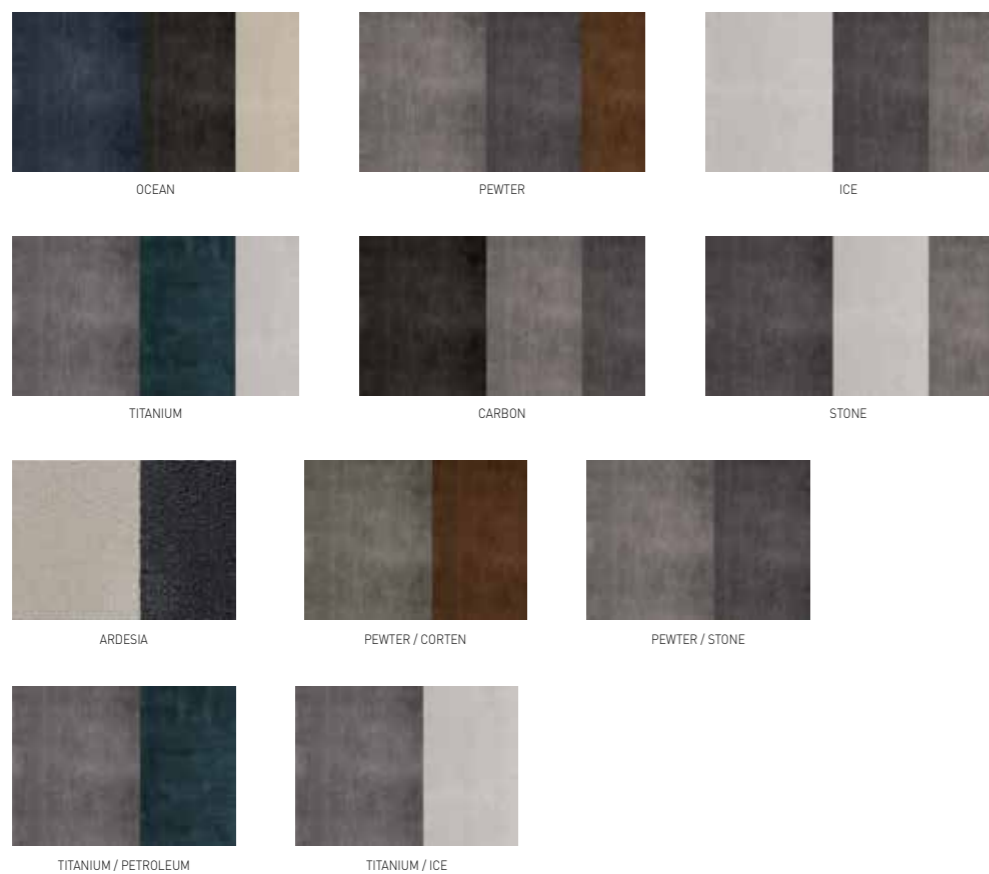

CROSS FLAG Minotti Studio design

DIBBETS CAMBRÉ Rodolfo Dordoni design

DIBBETS Rodolfo Dordoni design

DIBBETS CIRCLE Minotti Studio design

DIBBETS FLAG Rodolfo Dordoni design

DIBBETS DIAGONAL Rodolfo Dordoni design