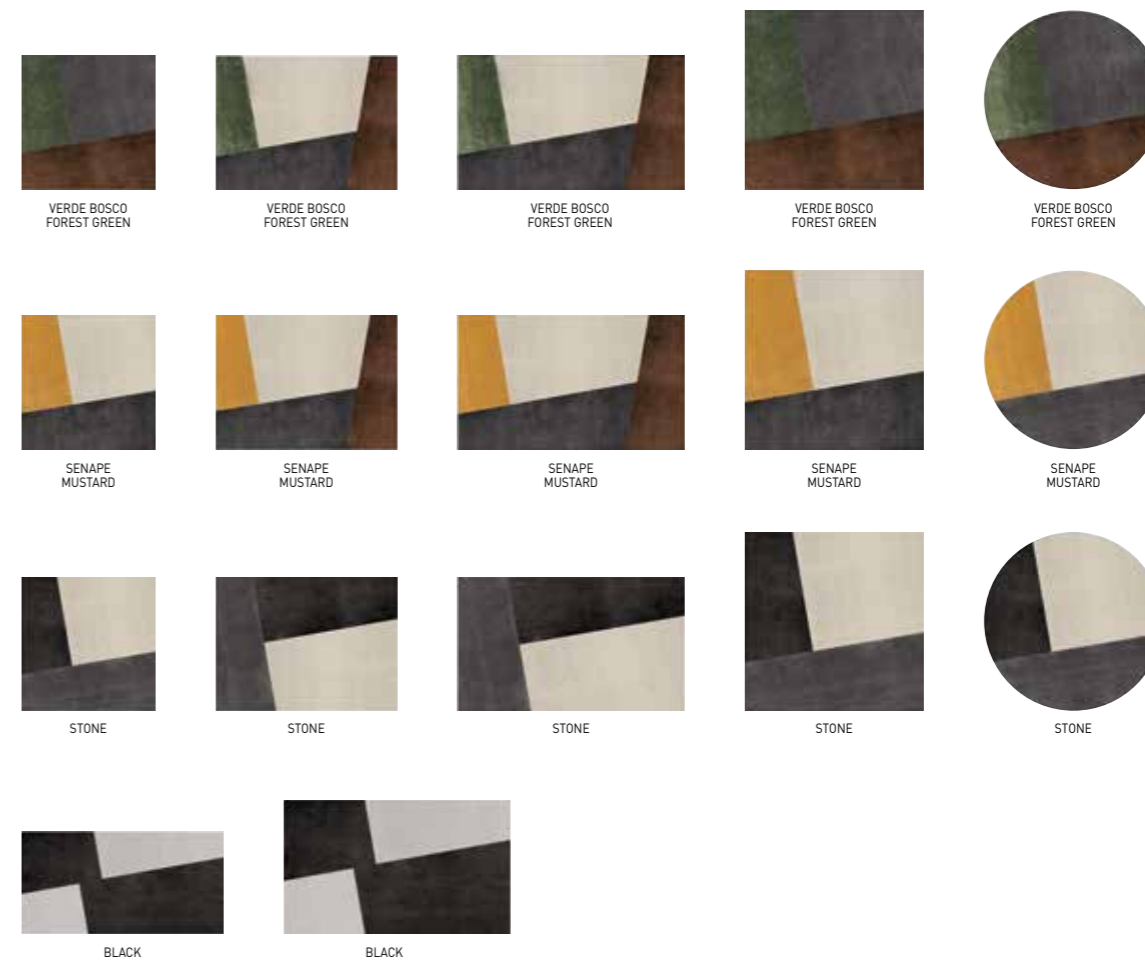

CROSS FLAG Minotti Studio design

DIBBETS CAMBRÉ Rodolfo Dordoni design

DIBBETS Rodolfo Dordoni design

DIBBETS CIRCLE Minotti Studio design

DIBBETS FLAG Rodolfo Dordoni design

DIBBETS DIAGONAL Rodolfo Dordoni design