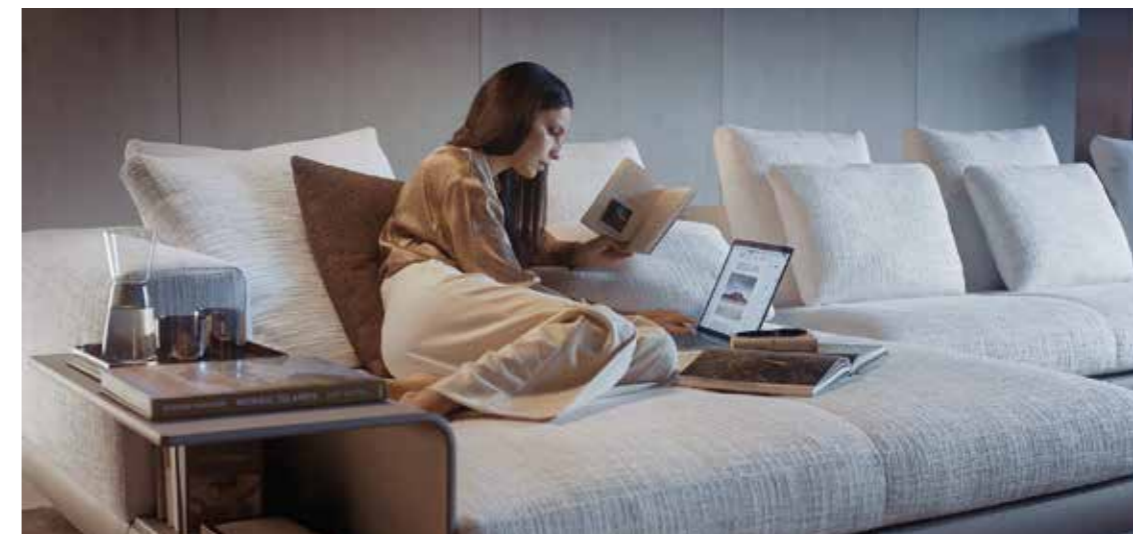

PORTRAITS OF LIVING

Our seating systems are the protagonists of an exciting journey through endless moments of pleasure. Tales of everyday life that focus on the real protagonist of the home, the sofa: our Connery, Daniels, Freeman, Lawrence and West, reveal moments of intimacy and good times savored with friends and family, where people, gestures and emotions offer a stimulating take on a glimpse of daily life. A story with an introspective dimension designed to capture the moods and translate the deep emotions that come to life in the domestic universe.