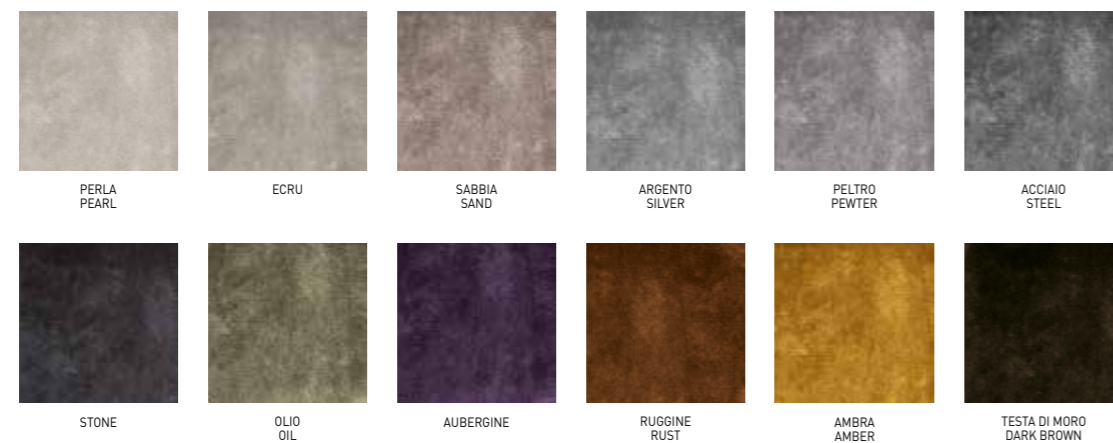

DIBBETS Rodolfo Dordoni design