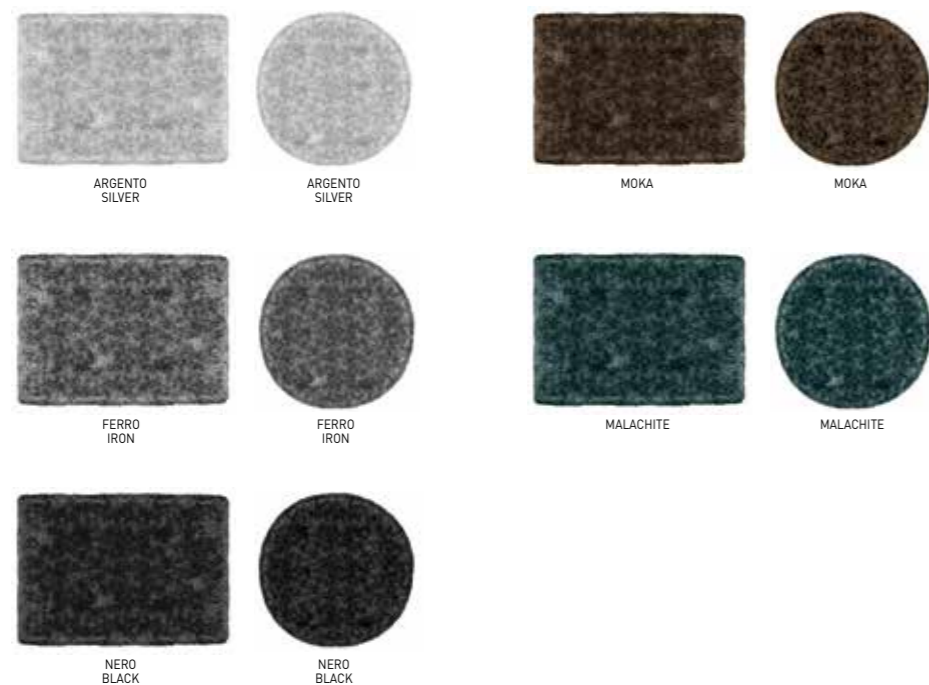

ALPS Minotti Studio design