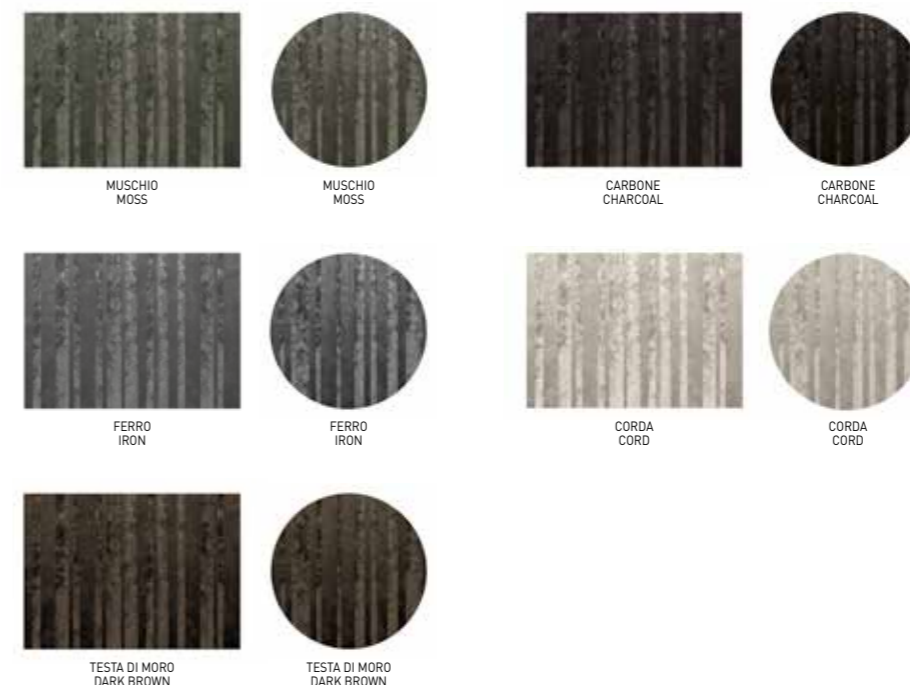

ASTON "CORD" OUTDOOR SEATING COLLECTION

VAN DYCK OUTDOOR DINING TABLE - ASTON "CORD" OUTDOOR DINING LITTLE ARMCHAIRS

RUGS COLLECTION

ALPS Minotti Studio design

DIBBETS BARCODE Minotti Studio design

CROSS Minotti Studio design